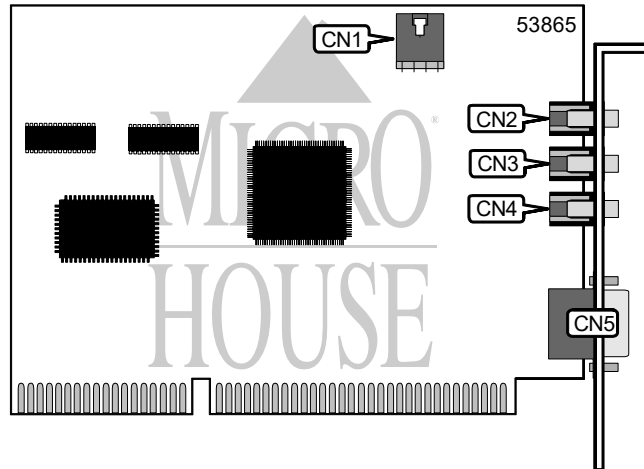

## PCA761AW

Card Type  
 Chip Set  
 Maximum Onboard Memory  
 I/O Options  
 Data Bus

Sound card  
 Unidentified  
 Unidentified  
 Game/MIDI port, line in, speaker out, microphone in, audio in - CD-ROM  
 16-bit ISA

| CONNECTIONS             |       |                |       |
|-------------------------|-------|----------------|-------|
| Function                | Label | Function       | Label |
| Audio in - CD-ROM (IDE) | CN1   | Speaker out    | CN4   |
| Line in                 | CN2   | Game/MIDI port | CN5   |
| Microphone in           | CN3   |                |       |