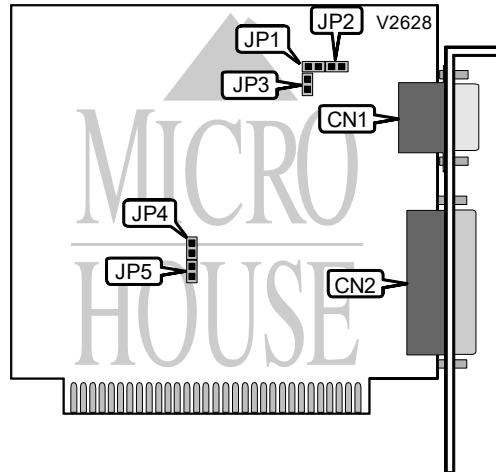

# DTK COMPUTER, INC. PII-143C (EDIT. 1.00) GRAPHICSMITH MGP

Card Type	Parallel card, Video card
Chip Set	Unidentified
Maximum Onboard Memory	64KB (location unidentified)
I/O Options	parallel port
Data Bus	8-bit ISA
Video Types Supported	Monochrome
Highest Resolution Supported	720 x 348

CONNECTIONS			
Function	Label	Function	Label
Monochrome display port	CN1	Parallel port	CN2

PARALLEL PORT SELECTION		
Setting	JP1	JP2
Disabled	Closed	Closed
LPT1	Open	Open
LPT2	Closed	Open
LPT3	Open	Closed