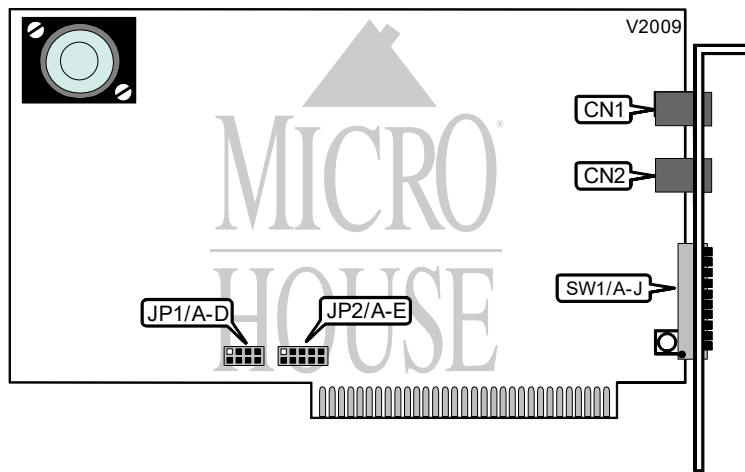

U.S. ROBOTICS, INC. COURIER DUAL STANDARD V.34 FAX (INTERNAL)

Card Type Fax, Modem (asynchronous/synchronous)
Chip Set U.S. Robotics
Maximum Data Rate 28.8Kbps
Maximum Fax Rate 14.4Kbps
Data Bus 8-bit ISA
Fax Class Class I & II
Data Modulation Protocol Bell 103/212A
 ITU-T V.21, V.22, V.22bis, V.23, V.25bis, V.32, V.32bis, V.34
 Rockwell V.FC
 U.S. Robotics HST, V.32terbo
Fax Modulation Protocol ITU-T V.17, V.21, V.27ter, V.29
Error Correction/Compression HST, MNP5, V.42, V.42bis

CONNECTIONS			
Function	Label	Function	Label
Line out	CN1	Line in	CN2

Continued on next page . . .

U.S. ROBOTICS, INC.
 COURIER DUAL STANDARD V.34 FAX (INTERNAL)

... continued from previous page

USER CONFIGURABLE SETTINGS		
Setting	Label	Position
í DTR normal	SW1/A	Off
DTR forced high	SW1/A	On
í Verbose (word) format enabled	SW1/B	Off
Numeric format enabled	SW1/B	On
í Result code display enabled	SW1/C	On
Result code display disabled	SW1/C	Off
í Local echo enabled	SW1/D	Off
Local echo disabled	SW1/D	On
í Auto-answer disabled	SW1/E	On
Auto-answer enabled, off-hook on first ring	SW1/E	Off
í CD normal	SW1/F	Off
CD forced high	SW1/F	On
í Result code display enabled in both originate and answer mode	SW1/G	Off
Result code display enabled in originate mode only	SW1/G	On
í Smart mode	SW1/H	On
Dumb mode	SW1/H	Off
í Escape code response: modem goes on-hook, off-line command mode, returns 'NO CARRIER'	SW1/I	Off
Escape code response: modem stays on-line, on-line command mode, returns 'OK'	SW1/I	On
í Reset and load from profiles in NVRAM	SW1/J	Off
Reset and load from factory settings in ROM	SW1/J	On

SERIAL PORT ADDRESS				
Setting	JP1/A	JP1/B	JP1/C	JP1/D
COM1 (3F8h)	Closed	Open	Open	Open
COM2 (2F8h)	Open	Closed	Open	Open
COM3 (3E8h)	Open	Open	Closed	Open
COM4 (2E8h)	Open	Open	Open	Closed

INTERRUPT SELECTION					
Setting	JP2/A	JP2/B	JP2/C	JP2/D	JP2/E
2	Closed	Open	Open	Open	Open
3	Open	Closed	Open	Open	Open
4	Open	Open	Closed	Open	Open
5	Open	Open	Open	Closed	Open
7	Open	Open	Open	Open	Closed