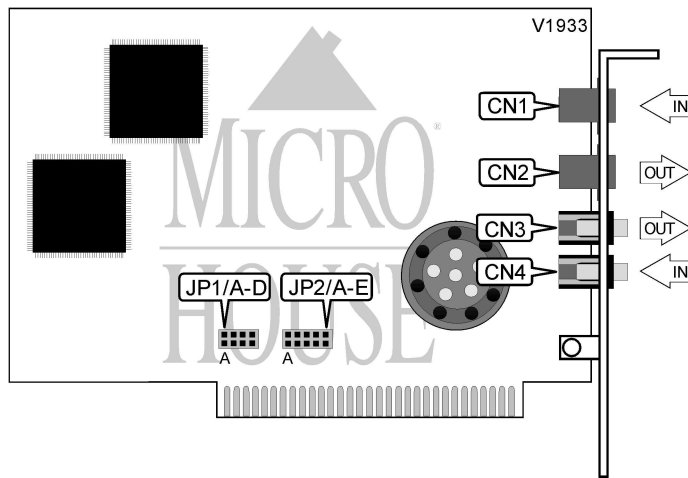

U.S. ROBOTICS, INC. SPORTSTER VI 28.8 INT

Card Type	Fax, Modem (asynchronous), Voice
Chip Set	U.S. Robotics
I/O Options	Speakerphone, Voice-mail, Voice View
Maximum Data Rate	28.8Kbps
Maximum Fax Rate	14.4Kbps
Data Bus	8-bit ISA
Fax Class	Class I & II
Data Modulation Protocol	Bell 103/212A ITU-T V.21, V.22, V.22bis, V.23, V.25, V.32, V.32bis, V.34 Rockwell V.FC
Fax Modulation Protocol	Unidentified
Error Correction/Compression	MNP5, V.42, V.42bis

CONNECTIONS			
Function	Label	Function	Label
Line in	CN1	Microphone out	CN3
Line out	CN2	Speaker in	CN4

SERIAL PORT ADDRESS				
Setting	JP1/A	JP1/B	JP1/C	JP1/D
COM1 (3F8h)	Closed	Open	Open	Open
COM2 (2F8h)	Open	Closed	Open	Open
COM3 (3E8h)	Open	Open	Closed	Open
COM4 (2E8h)	Open	Open	Open	Closed

INTERRUPT					
Setting	JP2/A	JP2/B	JP2/C	JP2/D	JP2/E
2	Closed	Open	Open	Open	Open
3	Open	Closed	Open	Open	Open
4	Open	Open	Closed	Open	Open
5	Open	Open	Open	Closed	Open
7	Open	Open	Open	Open	Closed

Proprietary AT Command Set