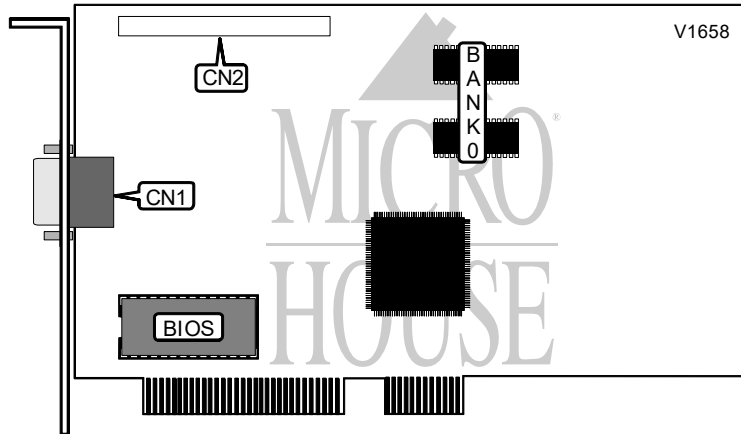

# NUMBER NINE VISUAL TECHNOLOGY 9FX REALITY 332

Card Type	Video card
Video Chip Set	Number Nine
Highest Resolution Supported	640 x 350
Maximum Video Memory	2MB EDO DRAM
Data Bus	32-bit PCI
Video Types Supported	XVGA

CONNECTIONS	
Function	Label
15-pins analog video port	CN1
VGA passthrough & Scenic Highway connector	CN2

DRAM CONFIGURATION	
Size	Bank 0
2MB	(2) 1024K x 8