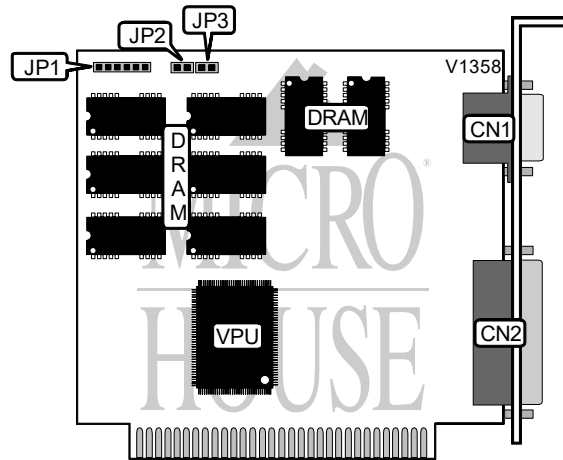

KOUWELL ELECTRONIC CORPORATION

KW-526E

Category	Video/Printer
Video Types Supported	Monochrome
Video Processor	82C12
Highest Resolution Supported	720 x 348
Data Bus Type	8-bit ISA
Memory Type	DRAM
Maximum Onboard Memory	64KB

CONNECTIONS			
Purpose :	Location	Purpose :	Location
15-pin analog video port	CN1	6-pin light pen interface	JP1
25-pin parallel port	CN2		

PARALLEL PORT CONFIGURATION		
LPT	JP2	JP3
LPT1 (3BCh - 3BFh)	Open	Open
LPT2 (378h - 37Fh)	Open	Closed
LPT3 (278h - 27Fh)	Closed	Closed
Disabled	Closed	Open