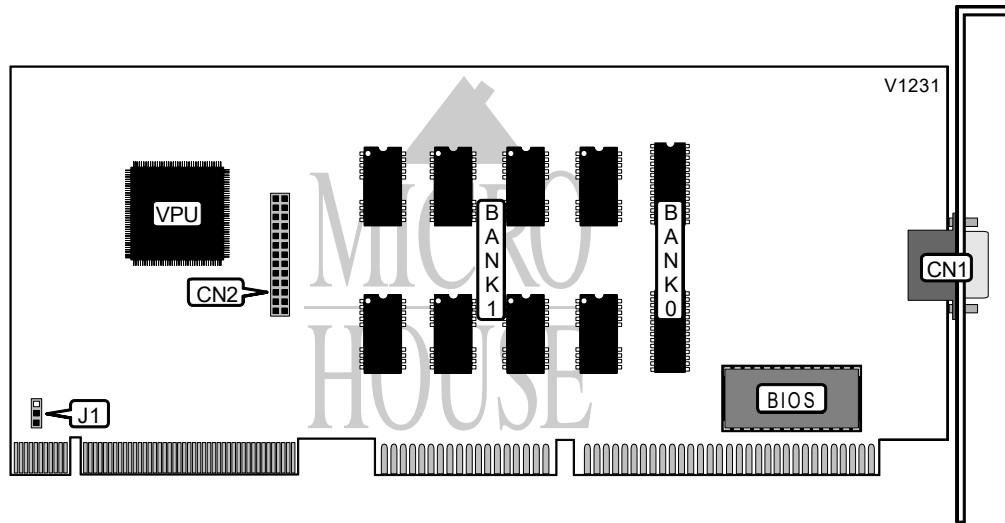

STB SYSTEMS, INC.  
HORIZON-VL VER. 1

|                              |                       |
|------------------------------|-----------------------|
| Category                     | Video                 |
| Video Types Supported        | XVGA                  |
| Video Processor              | Unidentified          |
| Highest Resolution Supported | 1280 x 1024           |
| Data Bus Type                | 32-bit VESA Local Bus |
| Memory Type                  | DRAM                  |
| Maximum Onboard Memory       | 1MB                   |

| CONNECTIONS              |          |                       |          |
|--------------------------|----------|-----------------------|----------|
| Purpose :                | Location | Purpose :             | Location |
| 15-pin analog video port | CN1      | VGA feature connector | CN2      |

| DRAM CONFIGURATION |               |              |
|--------------------|---------------|--------------|
| Size               | Bank (        | Bank :       |
| 1MB                | (2) 256K x 16 | NONE         |
| 1MB                | NONE          | (8) 256K x 4 |