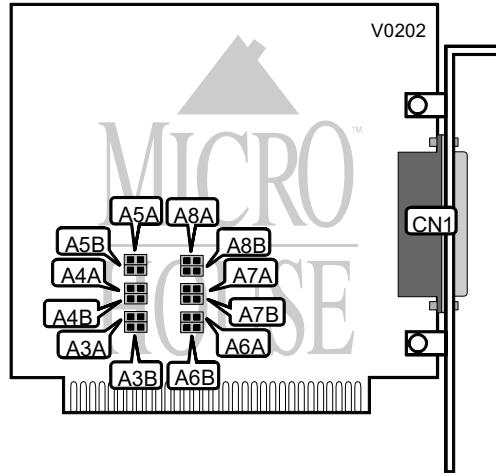

DTK COMPUTER, INC.  
PII-109

**Card Type** Parallel card  
**Chipset Controller** N/A  
**I/O Options** Parallel port  
**Maximum Dram** N/A

CONNECTIONS	
Purpose	Location
Parallel port	CN1

PORT ADDRESS SELECTION						
Setting	A3A	A3B	A4A	A4B	A5A	A5B
378h	Closed	Open	Closed	Open	Closed	Open
278h	Closed	Open	Closed	Open	Closed	Open
3BCh	Closed	Open	Closed	Open	Closed	Open

PORT ADDRESS SELECT (CONTINUED)						
Setting	A6A	A6B	A7A	A7B	A8A	A8B
378h	Closed	Open	Open	Closed	Closed	Open
278h	Closed	Open	Open	Closed	Open	Closed
3BCh	Open	Closed	Closed	Open	Closed	Open