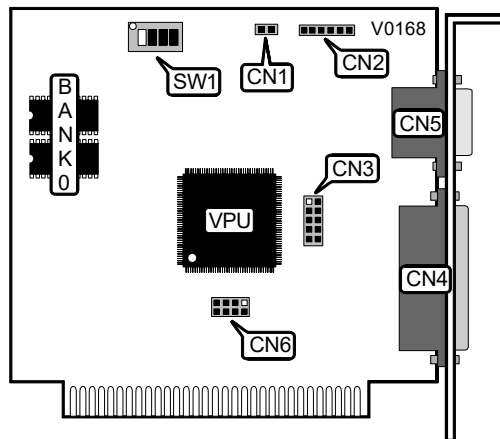

# UNIDENTIFIED RY-3301

<b>Category</b>	Video
<b>Video Types Supported</b>	CGA/Monochrome
<b>Video Processor</b>	Unidentified
<b>Highest Resolution Supported</b>	640 x 200
<b>Data Bus Type</b>	8-bit ISA
<b>Memory Type</b>	DRAM
<b>Maximum Onboard Memory</b>	64KB

CONNECTIONS			
Purpose :	Location	Purpose :	Location
Composite video connector	CN1	Parallel port	CN4
Light pen connector	CN2	15-pin analog video port	CN5
Bus mouse	CN3		

BUS MOUSE INTERRUPT SELECTION	
IRQ	CN6
5	Pins 7 & 8 closed
2/9	Pins 1 & 2 closed
3	Pins 3 & 4 closed
4	Pins 5 & 6 closed

Continued on next page . . .

UNIDENTIFIED  
RY-3301

... continued from previous page

MONITOR EMULATION CONFIGURATION			
Mode	S V1/1	S V1/2	S V1/3
Color emulation	On	N/A	N/A
Color	Off	On	On
Auto switch via software	Off	N/A	Off
Hercules	Off	Off	On
Auto switch via software	Off	Off	Off

PARALLEL PORT CONFIGURATION	
LPT	SW1/4
1	Off
2	On