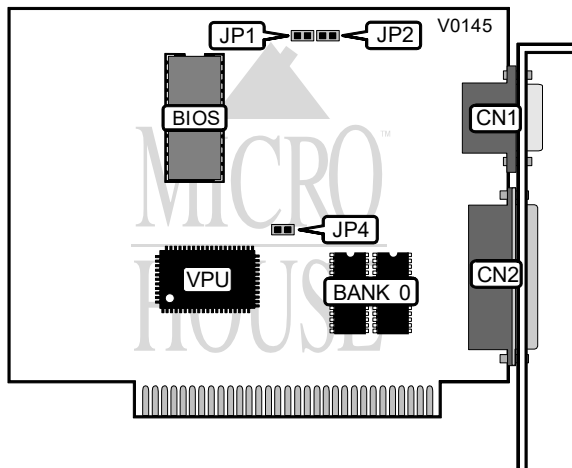

DTK COMPUTER, INC.
P11-143CV2

Category	Video
Video Types Supported	Monochrome
Video Processor	DT3088
Highest Resolution Supported	720 x 348
Data Bus Type	8-bit ISA
Memory Type	DRAM
Maximum Onboard Memory	64KB

CONNECTIONS			
Purpose	Location	Purpose	Location
Monochrome video port	CN1	Parallel port	CN2

PARALLEL PORT CONFIGURATION		
LP1	JP1	JP2
1	Open	Open
2	Closed	Open
Disabled	Closed	Closed

PARALLEL PORT INTERRUPT SELECTION	
IRQ7	JP4
Enabled	Closed
Disabled	Open