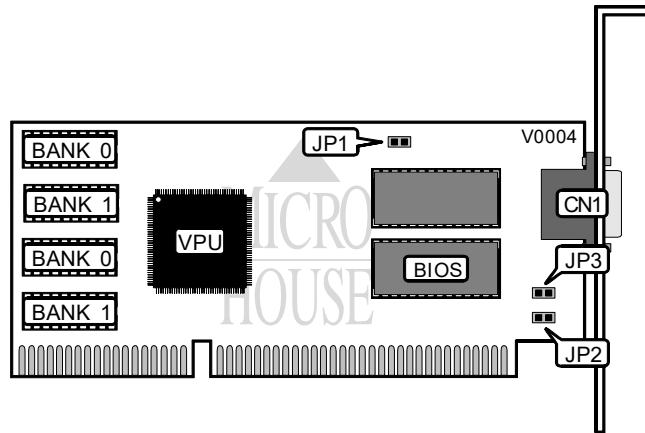

DIAMOND FLOWER, INC.
VG-7700

Category Video
Video Types Supported Monochrome/VGA/XVGA
Video Processor OT1067
Highest Resolution Supported 1024 x 768
Data Bus Type 16-bit ISA
Memory Type DRAM
Maximum Onboard Memory 512KB

CONNECTIONS	
Purpose	Location
15-pin analog video port	CN1

REFRESH RATE CONFIGURATION	
Rate	JP1
72Hz	Closed
60Hz	Open

MONITOR TYPE CONFIGURATION	
Type	JP2
Mono VGA	Closed
Color VGA	Open

DISPLAY MODE CONFIGURATION	
Mode	JP3
Interlaced	Closed
Non-Interlaced	Open

Continued on next page . . .

DIAMOND FLOWER, INC.
VG-7700

... continued from previous page

DRAM CONFIGURATION		
Size	Bank 1	Bank 2
256KB	(2) 44256	None
512KB	(2) 44256	(2) 44256