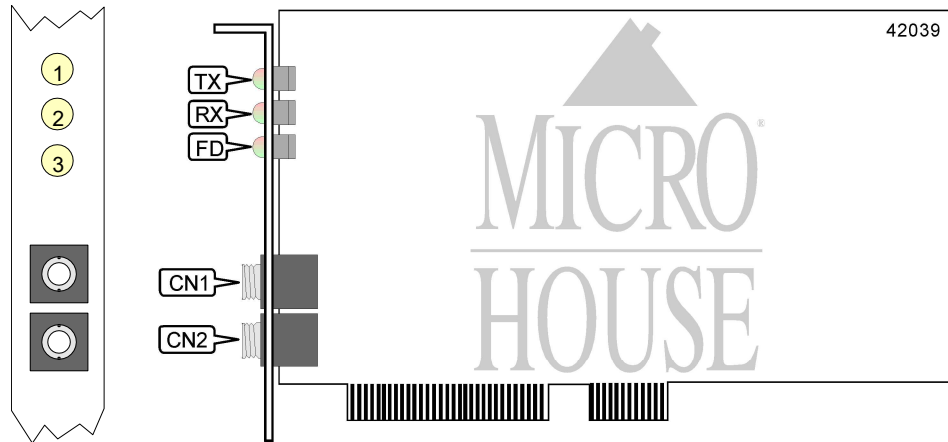

ALLIED TELESYN, INC. AT-2560FX SC

Card Type	Network Interface Card
NIC Type	Ethernet
Network Transfer Rate	100Mbps
Topology	Star
Wiring Type	Fiber optic cable
Data Bus	32-bit PCI

CONNECTIONS			
Function	Label	Function	Label
SC, Fiber optic - transmit	CN1	SC, Fiber optic - receive	CN2

DIAGNOSTIC LED(S)			
LED	Color	Status	Condition
RX	Unidentified	On	Data is being received
RX	Unidentified	Off	Data is not being received
TX	Unidentified	On	Data is being transmitted
TX	Unidentified	Off	Data is not being transmitted
FD	Unidentified	On	Connection is full-duplex
FD	Unidentified	Off	Connection is not full-duplex