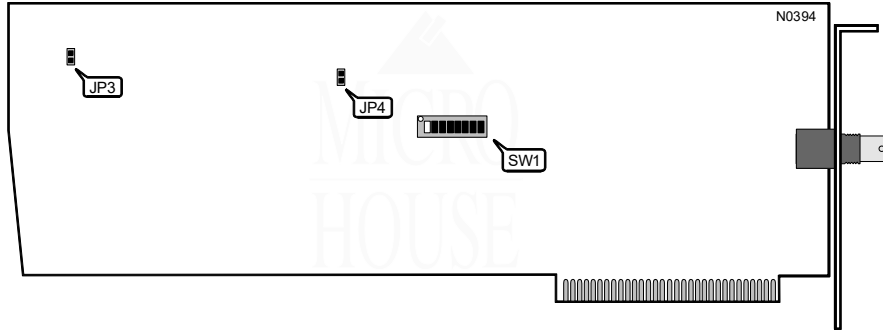

AST RESEARCH, INC.  
AST-RSN (202075-001)

**NIC Type** RSN NET  
**Transfer Rate** 5Mbps  
**Data Bus** 8-bit ISA  
**Topology** Linear bus  
**Wiring Type** RG-59 coaxial  
**Boot ROM** Not available

INTERRUPT REQUEST		
IRQ	SW1/1	SW1/2
2	On	On
3	Off	On
4	On	Off
5	Off	Off

SHARED MEMORY ADDRESS				
Address	SW1/5	SW1/6	SW1/7	SW1/8
C0000 - C3FFFh	On	On	On	On
C4000 - C7FFFh	Off	On	On	On
C8000 - CBFFFh	On	Off	On	On
CC000 - CFFFFh	Off	Off	On	On
D0000 - D3FFFh	On	On	Off	On
D4000 - D7FFFh	Off	On	Off	On
D8000 - DBFFFh	On	Off	Off	On
DC000 - DFFFFh	Off	Off	Off	On
E0000 - E3FFFh	On	On	On	Off
E4000 - E7FFFh	Off	On	On	Off
E8000 - EBFFFh	On	Off	On	Off
EC000 - EFFFFh	Off	Off	On	Off